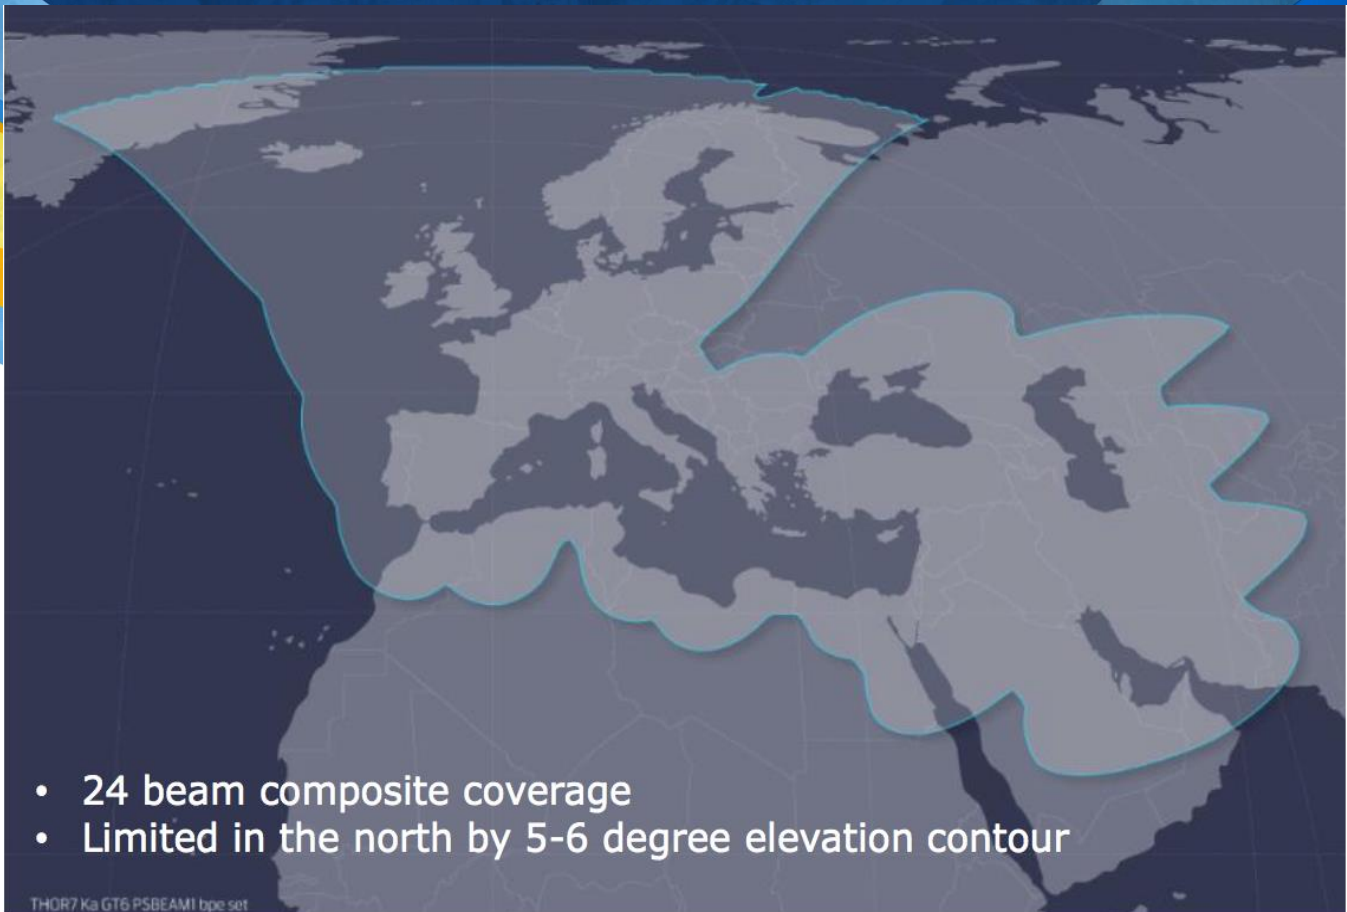

## **Thor 7 Ka European Coverage**

**YachtProjects International** in partnership with the new **Thor 7** satellite, are pleased to offer the first European iDirect Velocity Ka Band maritime footprint. With packages up to **24Mbps Down / 6Mbps Up**.